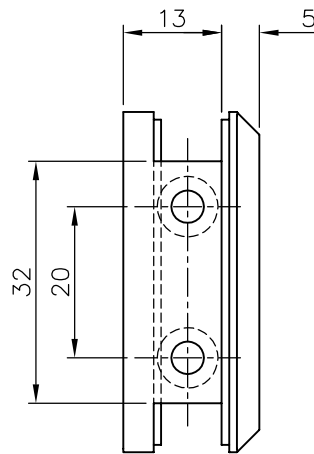

Partition wall system art. 40.4115.090...

304

Glass clamp
90° - glass/wall

stainless steel

Glasklemme
90° - Glas/Wand

V2A

Equerre
à 90° - verre/mur

inox

Glasklem
90° - glas/wand

RVS

* drawing shows 8mm glass without PVC seals

glass cutout