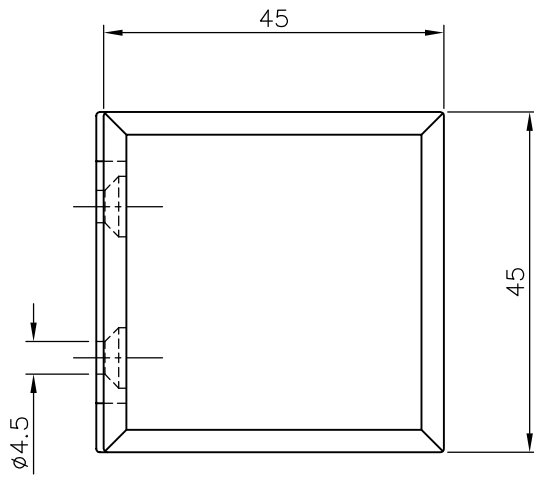

Partition wall system art. 40.4115.090...

304

Glass clamp
90° - glass/wall

stainless steel

Glasklemme
90° - Glas/Wand

V2A

Equerre
à 90° - verre/mur

inox

Glasklem
90° - glas/wand

RVS

* drawing shows 8mm glass without PVC seals

glass cutout