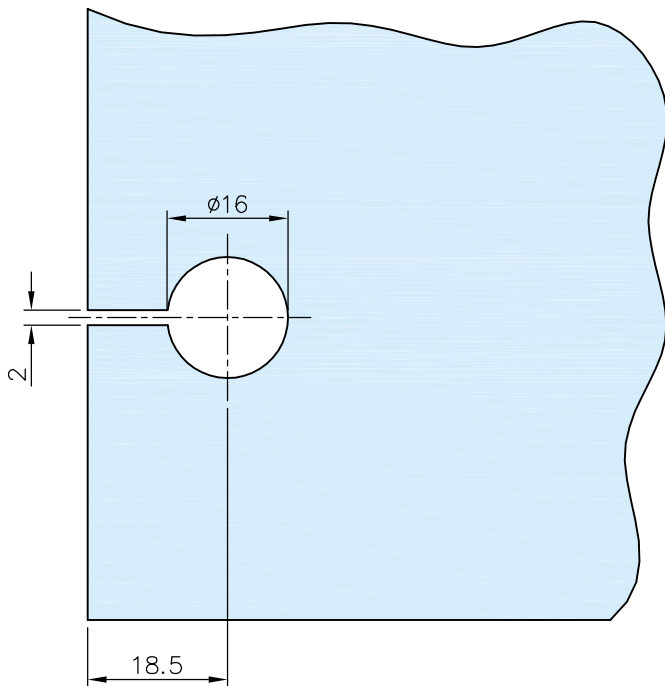

Partition wall system art. 40.4115.090...

304

Glass clamp
90° - glass/wall

stainless steel

Glasklemme
90° - Glas/Wand

V2A

Equerre
à 90° - verre/mur

inox

Glasklem
90° - glas/wand

RVS

* drawing shows 8mm glass without PVC seals

glass cutout