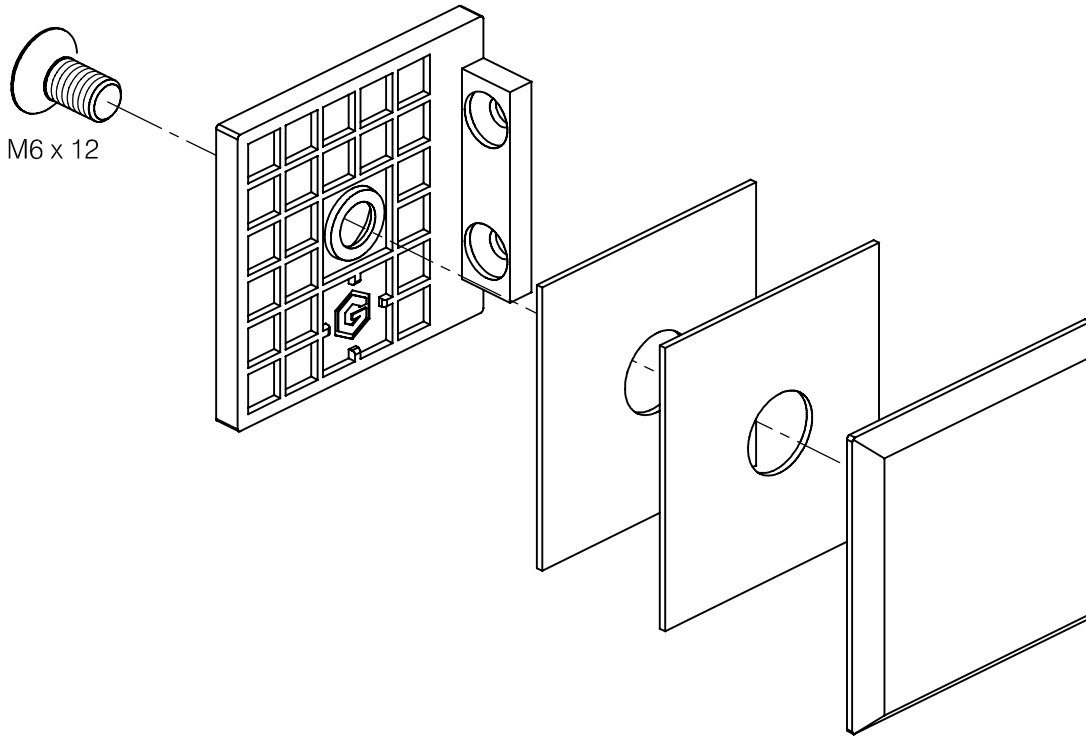

Partition wall system art. 40.4115.090...

304

Glass clamp
90° - glass/wall

stainless steel

Glasklemme
90° - Glas/Wand

V2A

Equerre
à 90° - verre/mur

inox

Glasklem
90° - glas/wand

RVS

* drawing shows 8mm glass without PVC seals

glass cutout