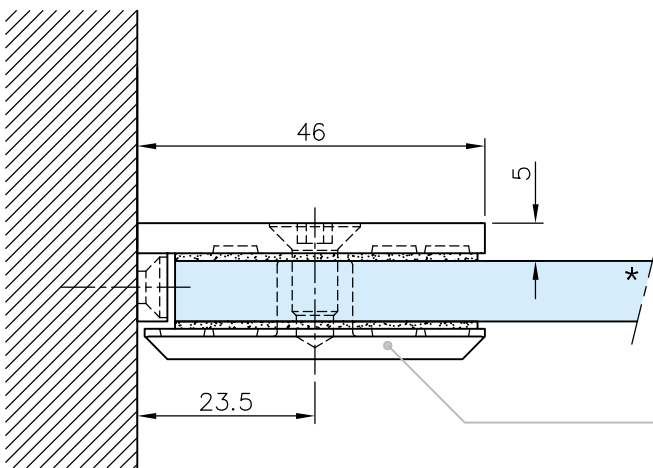

Partition wall system art. 40.4115.090...

304

Glass clamp
90° - glass/wall

stainless steel

Glasklemme
90° - Glas/Wand

V2A

Equerre
à 90° - verre/mur

inox

Glasklem
90° - glas/wand

RVS

* drawing shows 8mm glass without PVC seals

glass cutout