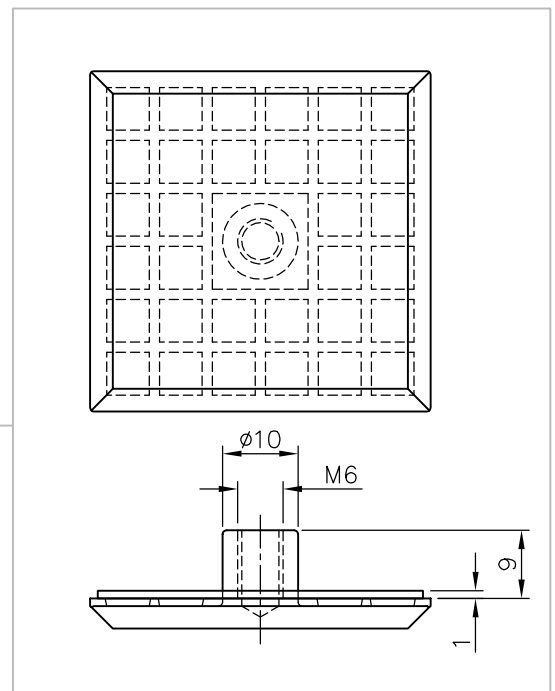

Partition wall system art. 40.4115.090...

304

Glass clamp
90° - glass/wall

stainless steel

Glasklemme
90° - Glas/Wand

V2A

Equerre
à 90° - verre/mur

inox

Glasklem
90° - glas/wand

RVS

* drawing shows 8mm glass without PVC seals

glass cutout